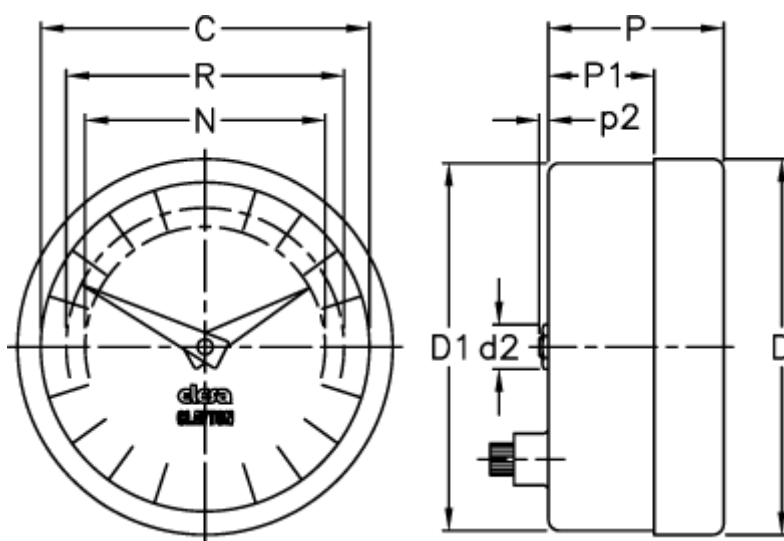

Article number: 2307024402

Description: E+G Positive drive indicator
PA02-0010-S

Measures

C = 60

D = 68.4

D1 = 67.0

d2 = 8

N = 44

P = 32

P1 = 19.3

p2 = 1.0

R = 51